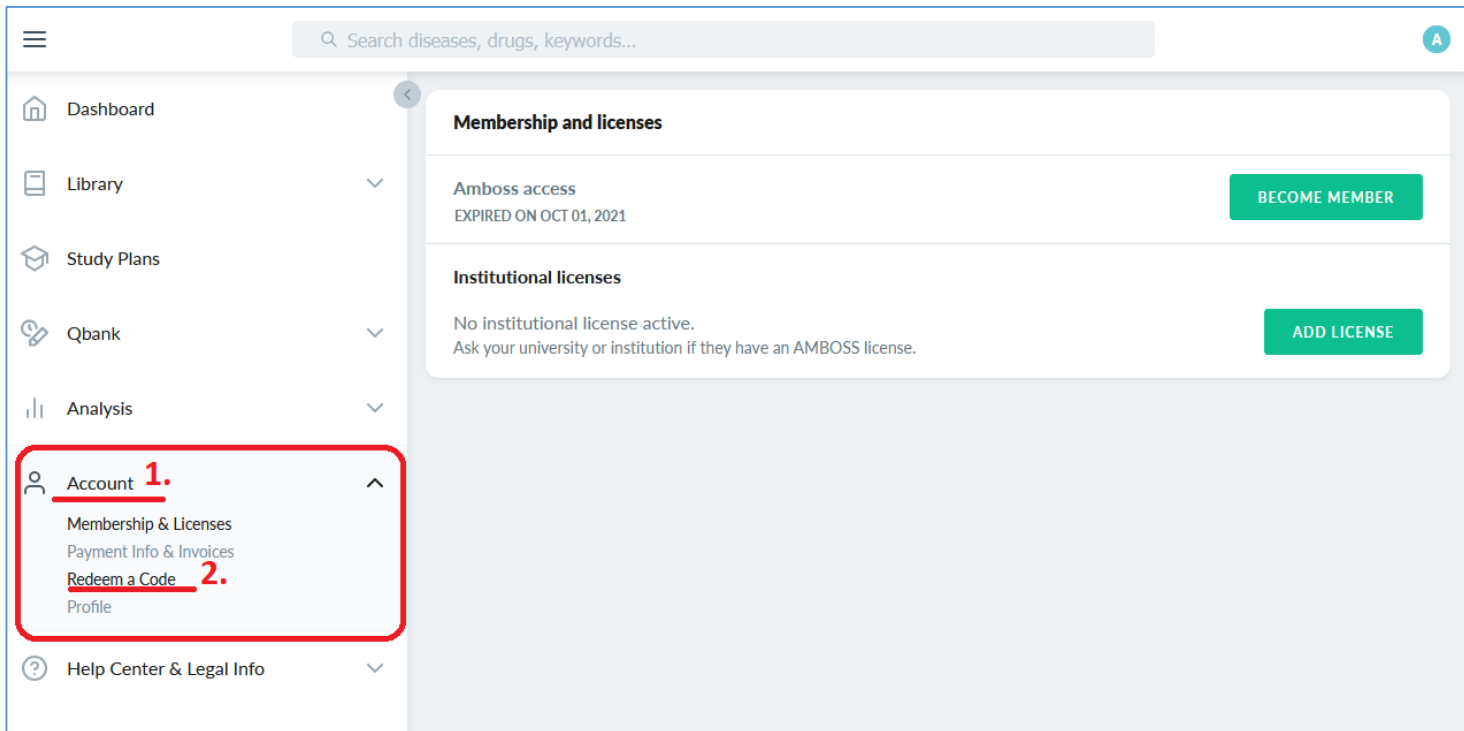

Become a member

Surgery Clerkship
ONLINE COURSE

0%

Most recently updated

Remittent

Viral infections
Acute bacterial endocarditis

Based on your profile

Recently viewed articles

Bacteria overview

3. Otevře se vám Nabídka, ve které kliknete na **Account** a dále na **Redeem Code**

4. Zde do spodního pole **Activate Code** vložte váš kód